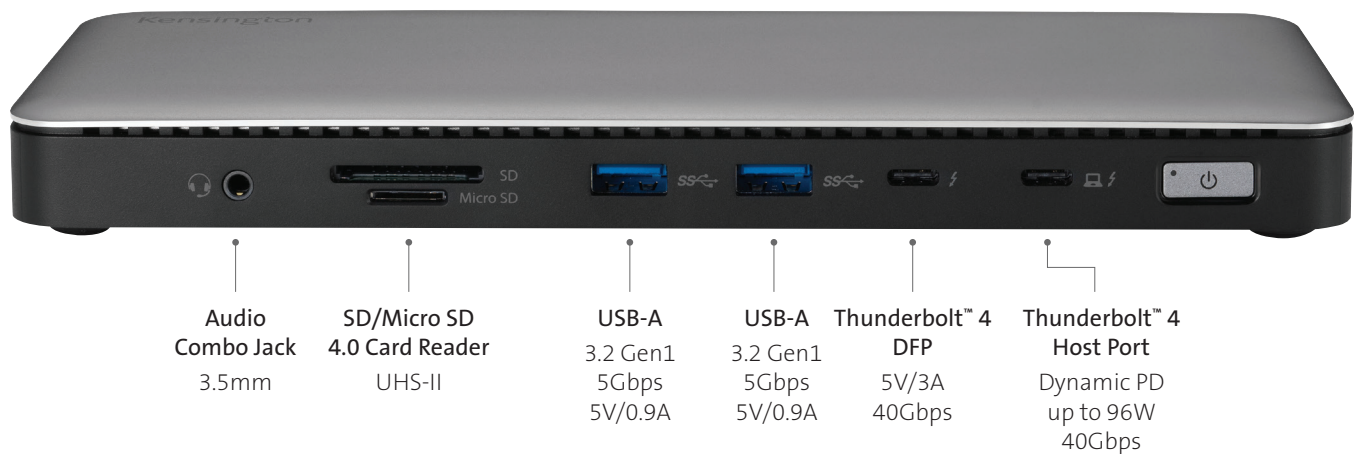

SD5765T Thunderbolt™ 4 Dual 4K Docking Station (DfS)

Part Number: K34112NA/WW | UPC Code: 0 85896 34112 3

Front