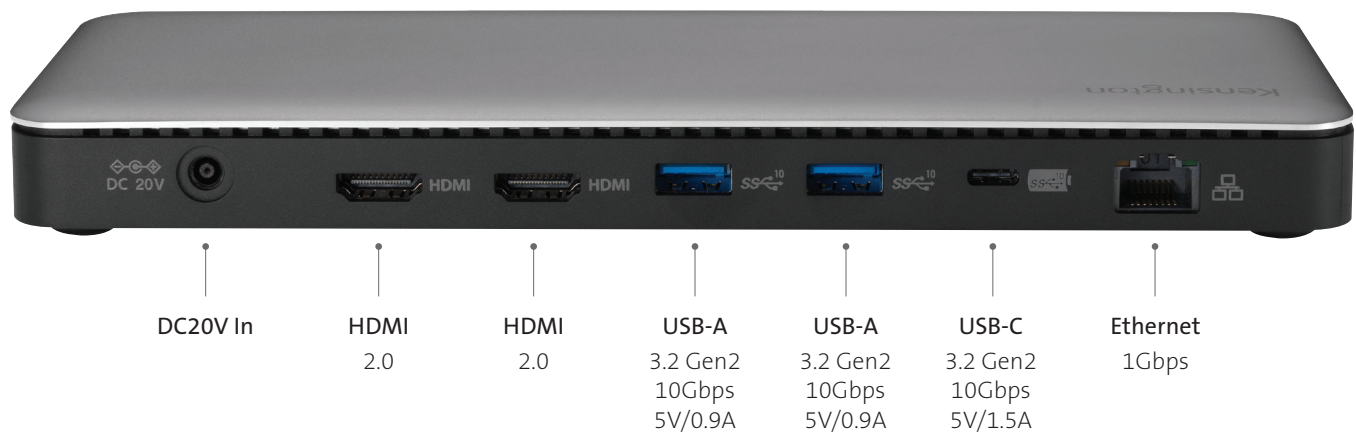

SD5765T Thunderbolt™ 4 Dual 4K Docking Station (DfS)

Part Number: K34112NA/WW | UPC Code: 0 85896 34112 3

Front

Back