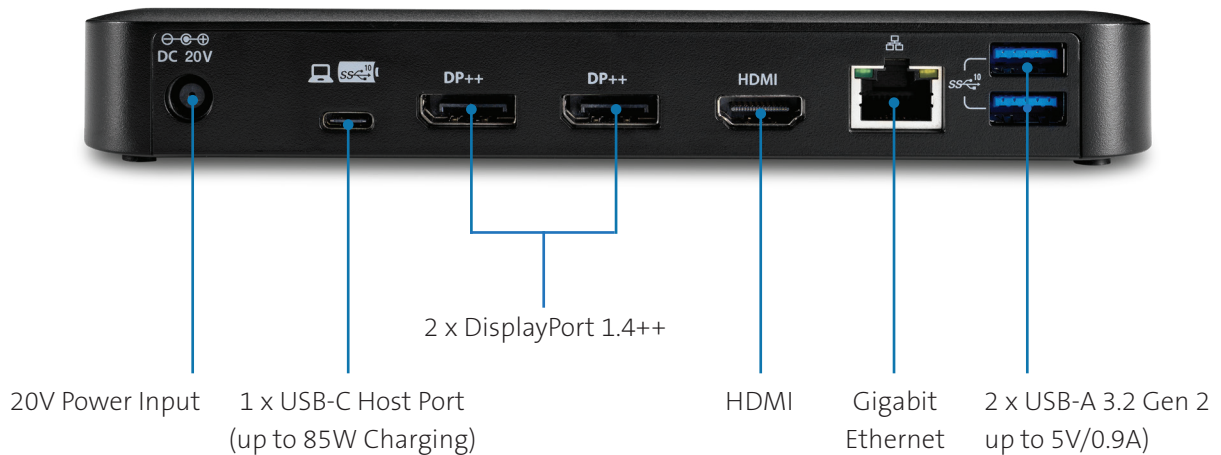

SD4845P USB-C 10Gbps Triple Video Driverless Docking Station with 85W Power Delivery

Part Number: K34440NA | UPC Code: 0 85896 34440 7

Work on three screens quickly and easily.

If you have a USB-C enabled Surface device and need to work on multiple screens, the SD4845P is the ideal docking station. A single USB-C cable provides a plug-and-play connection for up to three 1080p monitors, with no need for driver installation, dongles, or adapters. The same cable keeps your laptop charged with 85W Power Delivery, and allows you to connect your mouse, keyboard, and other USB accessories. All supported by ultra-fast 10 Gbps data transfer speeds, so your productivity is never compromised. See compatibility table for supported devices.

85W Power Delivery

Quickly and easily charge any Thunderbolt 3, Thunderbolt 4, or USB-C enabled laptop (USB-C laptops must support Power Delivery).

9-in-1 Design with Four USB-ports

The front side features one USB-C 3.2 Gen2 port (up to 5V/1.5A/10Gbps), one USB-A 3.2 Gen2 port (up to BC1.2, 5V/1.5A/10Gbps), and a combo audio port. The rear features two USB-A 3.2 Gen2 ports (up to 5V/0.9A/10Gbps), a Gigabit Ethernet port, two DP++ 1.4 ports, and one HDMI 2.0b port.

SD4845P USB-C 10Gbps Triple Video Driverless Docking Station with 85W Power Delivery

Part Number: K34440NA | UPC Code: 0 85896 34440 7

Front:

Rear:

SD4845P USB-C 10Gbps Triple Video Driverless Docking Station with 85W Power Delivery