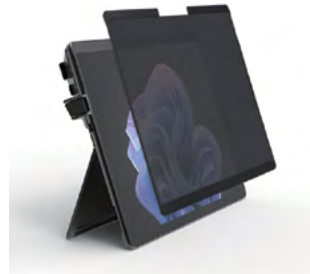

Elegant Half-Height Design

The sleek and professional adapter provides unhindered access to all ports, full use of the Surface Pro kickstand, and easy-to-grip channels—for a solution that looks as good as it functions.

Cable Lock Compatible

Support for a cable lock allows you to protect your investment with a Kensington® keyed or combination cable lock (sold separately; K68134WW or K68130WW).

Privacy Screen Compatible

Reduce the risk of exposing sensitive and valuable information to unwanted viewers with a Kensington® privacy screen that limits the viewing angle to +/- 30 degrees (sold separately; K51700WW).

Professional Warranty and Support

Backed by a 2-year limited warranty and a dedicated support team so you can rest assured knowing you are covered by Kensington®.