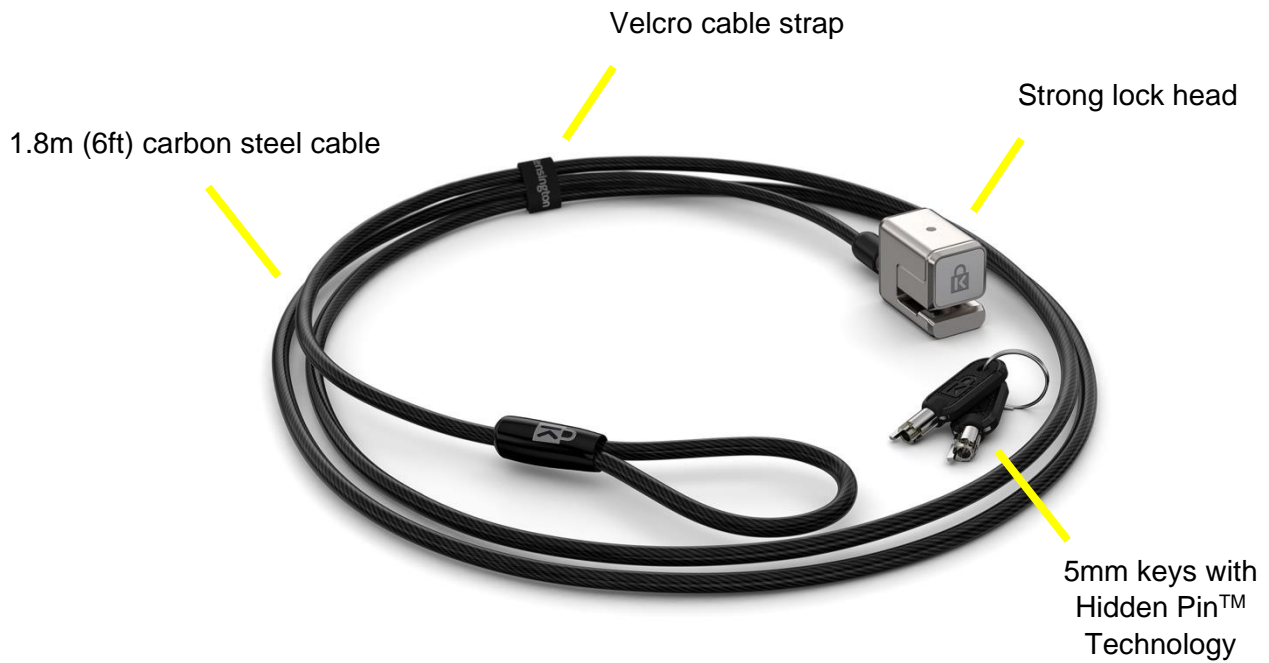

LOCK AND CABLE