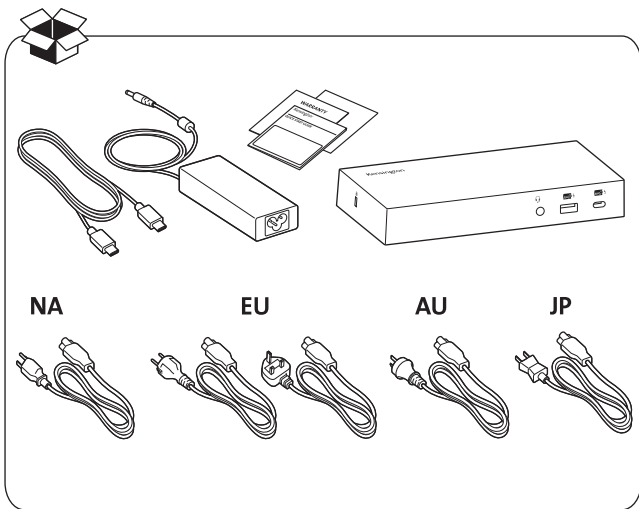

Kensington®

SD4820P USB-C 10Gbps Dual Video Driverless Docking Station

SD4820P USB-C 10Gbps 双视频免驱扩展坞

[kensington.com/register](https://www.kensington.com/register)

1

NA

AU / 中国

JP