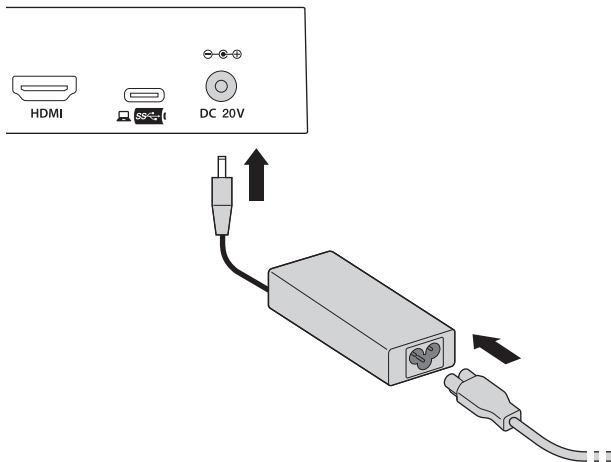

Kensington®

SD4820P USB-C 10Gbps Dual Video Driverless Docking Station

SD4820P USB-C 10Gbps 双视频免驱扩展坞

[kensington.com/register](https://www.kensington.com/register)

1

NA

AU / 中国

JP