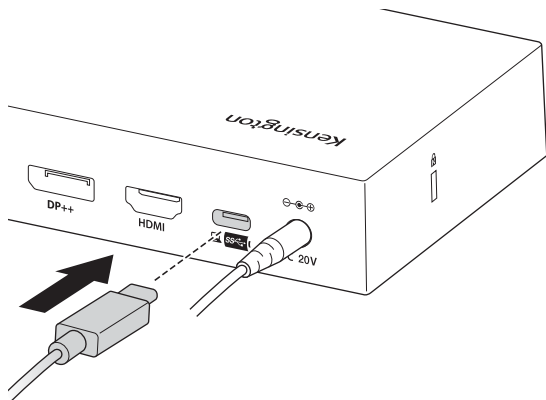

Kensington®

SD4820P USB-C 10Gbps Dual Video Driverless Docking Station

SD4820P USB-C 10Gbps 双视频免驱扩展坞

[kensington.com/register](https://www.kensington.com/register)

1

NA

AU / 中国

JP

4

DisplayPort

DisplayPort

HDMI

5
a

b

1

*