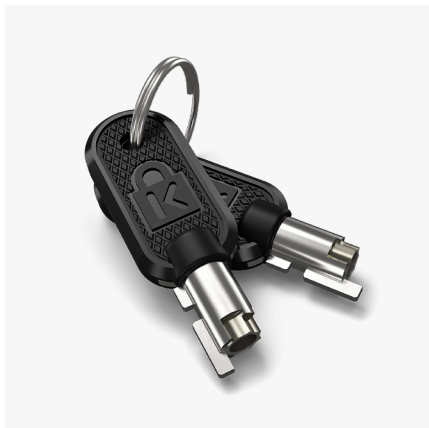

Features include:

- Exclusively Designed for Surface Pro & Surface Go
- Non-Invasive Locking Technology
- Strong Lock Head
- 5mm Keying System
- Carbon Steel Cable
- Register & Retrieve™

All specifications are subject to change without notice. Products may not be available in all markets. Kensington and the ACCO name and design are registered trademarks of ACCO Brands. Kensington The Professionals' Choice is a trademark of ACCO Brands. All other registered and unregistered trademarks are the property of their respective owners. © 2021 Kensington Computer Products Group, a division of ACCO Brands. All rights reserved. k21-21035p

## Keyed Cable Lock for Surface Pro & Surface Go

Part Number: K68134WW | UPC Code: 0 85896 68134 2

**Exclusively Designed for Surface Pro & Surface Go** to provide professional-level security and superior device engagement

**Non-Invasive Locking Technology** provides easy-to-use security solution that requires no device modifications, preserving the Surface Pro & Surface Go hardware warranty and aesthetics

**Strong Lock Head** meets Kensington's industry leading standards for tamper-resistance, reliability and durability

**5mm Keying System** includes patented anti-pick Hidden Pin™ Technology, and is part of Kensington's robust key management solutions that include Master Keyed (K68135M) and Supervisor Keyed (K68135S) options to help IT managers minimize the number of keys required to secure devices in mixed technology environments