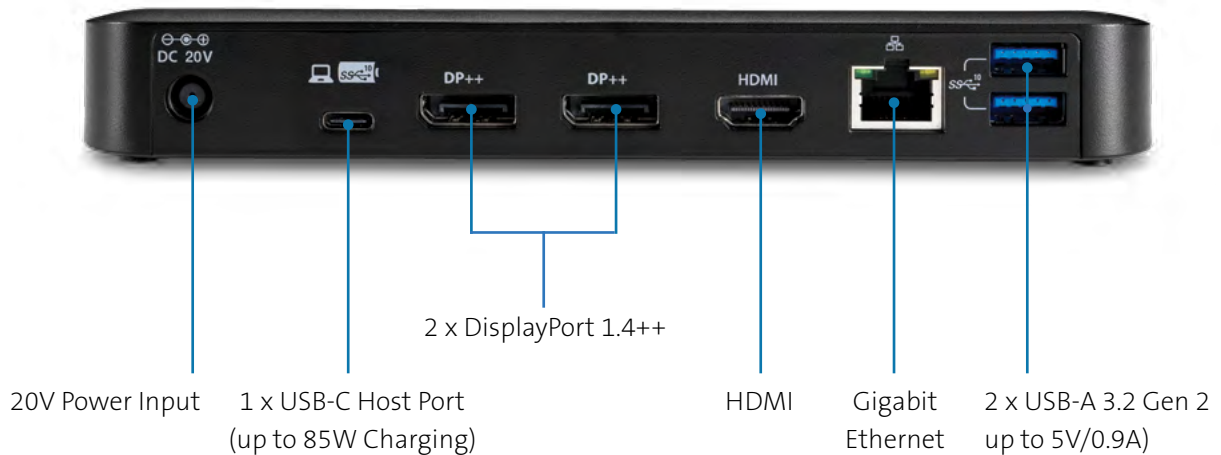

SD4845P USB-C 10Gbps Triple Video Driverless Docking Station with 85W Power Delivery

Part Number: K34440NA | UPC Code: 0 85896 34440 7

Work on three screens quickly and easily.

If you have a USB-C enabled Surface™ device and need to work on multiple screens, the SD4845P is the ideal docking station. A single USB-C cable provides a plug-and-play connection for up to three 1080p monitors, with no need for driver installation, dongles, or adapters. The same cable keeps your laptop charged with 85W Power Delivery, and allows you to connect your mouse, keyboard, and other USB accessories. All supported by ultra-fast 10 Gbps data transfer speeds, so your productivity is never compromised. See compatibility table for supported devices.

85W Power Delivery

Quickly and easily charge any Thunderbolt 3, Thunderbolt 4, or USB-C enabled laptop (USB-C laptops must support Power Delivery).

9-in-1 Design with Four USB-ports

The front side features one USB-C 3.2 Gen2 port (up to 5V/1.5A/10Gbps), one USB-A 3.2 Gen2 port (up to BC1.2, 5V/1.5A/10Gbps), and a combo audio port. The rear features two USB-A 3.2 Gen2 ports (up to 5V/0.9A/10Gbps), a Gigabit Ethernet port, two DP++ 1.4 ports, and one HDMI 2.0b port.

SD4845P USB-C 10Gbps Triple Video Driverless Docking Station with 85W Power Delivery

Part Number: K34440NA | UPC Code: 0 85896 34440 7

Front:

Rear:

SD4845P USB-C 10Gbps Triple Video Driverless Docking Station with 85W Power Delivery