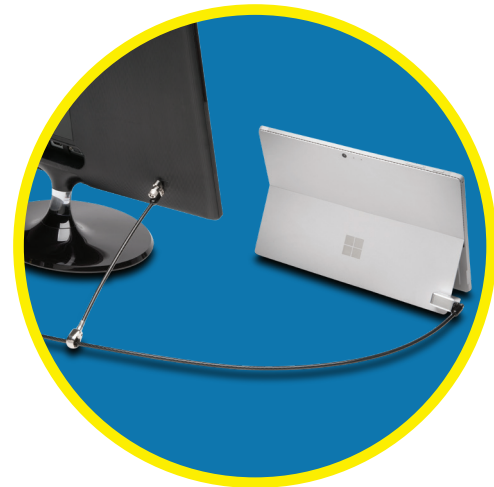

Why Trust Kensington?

Kensington knows laptop locks. As the inventor and #1 seller of laptop locks worldwide, Kensington's Security Slots are built into 95% of the world's laptops, projectors, printers and monitors.