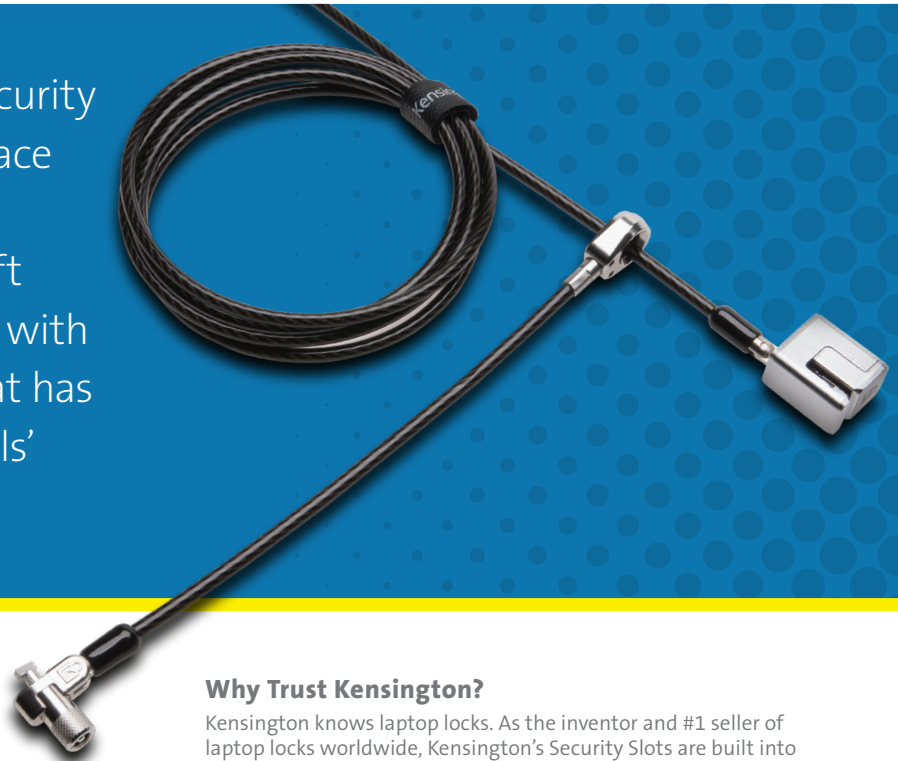

# Next Generation Security for Microsoft Surface Pro

## Keyed Dual Head Cable Lock for Surface Pro

Designed to fit the Kensington Security Slot and the kickstand of the Surface Pro, the Dual Head Cable Lock for Surface Pro secures both Microsoft Surface devices and other devices with the same quality and strength that has made Kensington The Professionals' Choice™ for more than 25 years.

### Features & Benefits:

- **Tough Lock Head Exclusively designed for Surface Pro** in partnership with Microsoft attaches to the kickstand of the Surface Pro for uncompromised security
- **MicroSaver™ 2.0 secondary lock head with T-Bar** Locking Technology secures peripheral accessories featuring the industry-standard Kensington Security Slot
- **Hidden Pin™ Technology** is compatible across all of Kensington's latest locks and includes patented anti-pick, all part of our robust 5mm custom key management solutions that include Master Keyed (K66647M), Supervisor Keyed (K66647S) and Like Keyed (K66647L) options