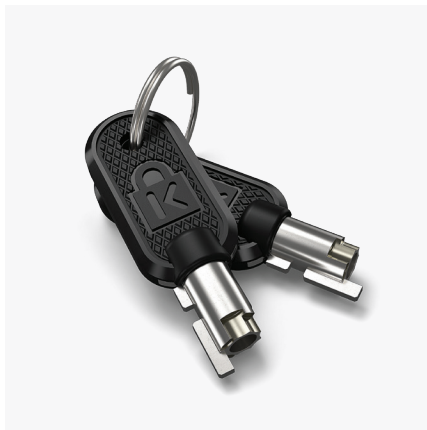

Features include:

- Exclusively Designed for Surface Pro & Surface Go
- Non-Invasive Locking Technology
- Strong Lock Head
- 5mm Keying System
- Carbon Steel Cable
- Register & Retrieve™

All specifications are subject to change without notice. Products may not be available in all markets. Kensington and the ACCO name and design are registered trademarks of ACCO Brands. Kensington The Professionals' Choice is a trademark of ACCO Brands. All other registered and unregistered trademarks are the property of their respective owners. © 2021 Kensington Computer Products Group, a division of ACCO Brands. All rights reserved. k21-21035p

Kensington

The Professionals' Choice™

Keyed Cable Lock for Surface Pro & Surface Go

Part Number: K68134WW | UPC Code: 0 85896 68134 2

Exclusively Designed for Surface Pro & Surface Go to provide professional-level security and superior device engagement

Non-Invasive Locking Technology provides easy-to-use security solution that requires no device modifications, preserving the Surface Pro & Surface Go hardware warranty and aesthetics

Strong Lock Head meets Kensington's industry leading standards for tamper-resistance, reliability and durability

5mm Keying System includes patented anti-pick Hidden Pin™ Technology, and is part of Kensington's robust key management solutions that include Master Keyed (K68135M) and Supervisor Keyed (K68135S) options to help IT managers minimize the number of keys required to secure devices in mixed technology environments