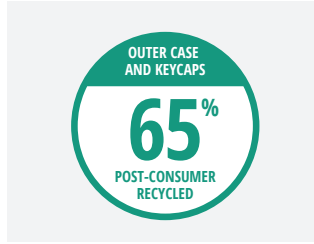

Sustainability Focused

Aimed at reducing our environmental impact, the outer casing and keycaps are composed of 65% post-consumer recycled content (PCR).