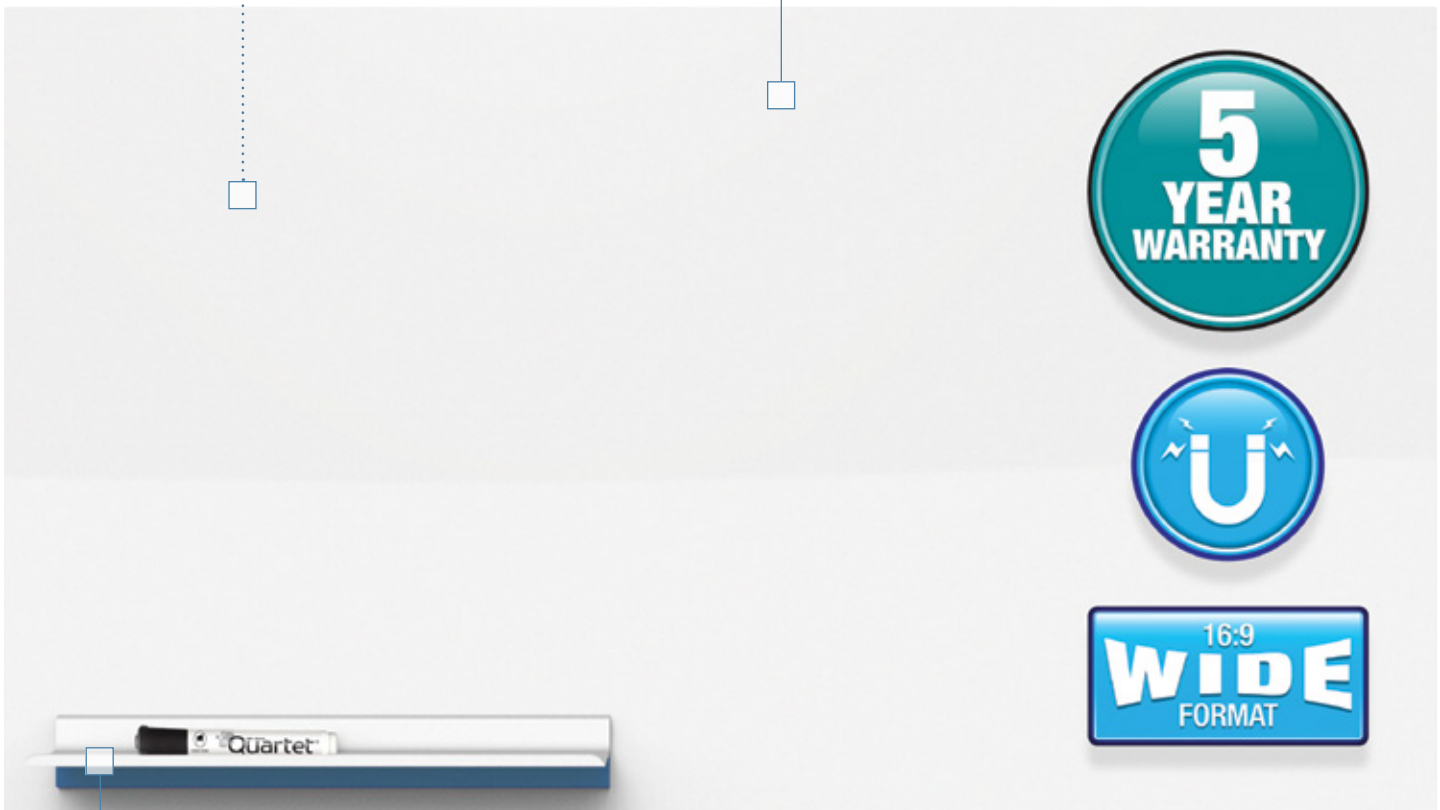

C O N T I N U U M TM

 **Quartet**[®]
Modular Dry-Erase

All trademarks and logos are the property of their respective owners.
©2016 ACCO Brands. All Rights Reserved.

Continuum™ Modular Dry-Erase Boards

The frameless design of this magnetic whiteboard has a minimalist look that blends in with the décor of any room. With a wide format size and magnetic mounting, it's easy to mount boards together to create a collaborative space where your team can bring ideas to life.

Smart Choice. Painted steel surface is stain and ghost resistant.

Magnetic Surface doubles as a bulletin board.

Accessories. Removable magnetic accessory tray provides convenient storage. Also includes one Quartet chisel-tip dry-erase marker and two magnets.

White - Magnetic

FPS1526	26" x 15"
FPS2239	39" x 22"
FPS2848	48" x 28"
FPS2424	24" x 24"

Innovative. Magnetic mounting hardware allows easy and accurate board placement. Each board can be mounted horizontally or vertically.