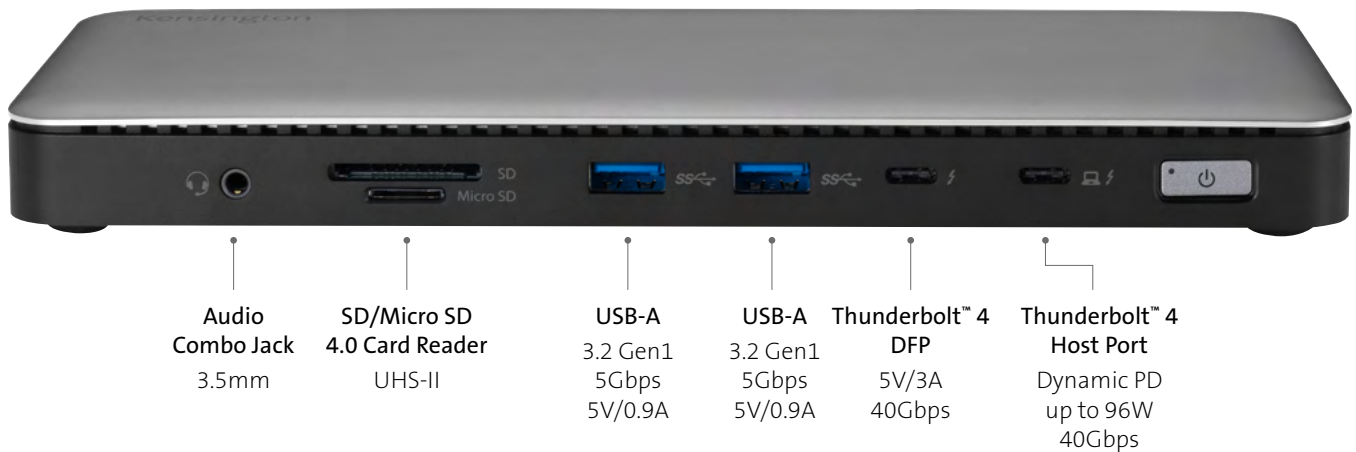

SD5765T Thunderbolt™ 4 Dual 4K Docking Station (DfS)

Part Number: K34112NA/WW | UPC Code: 0 85896 34112 3

Front