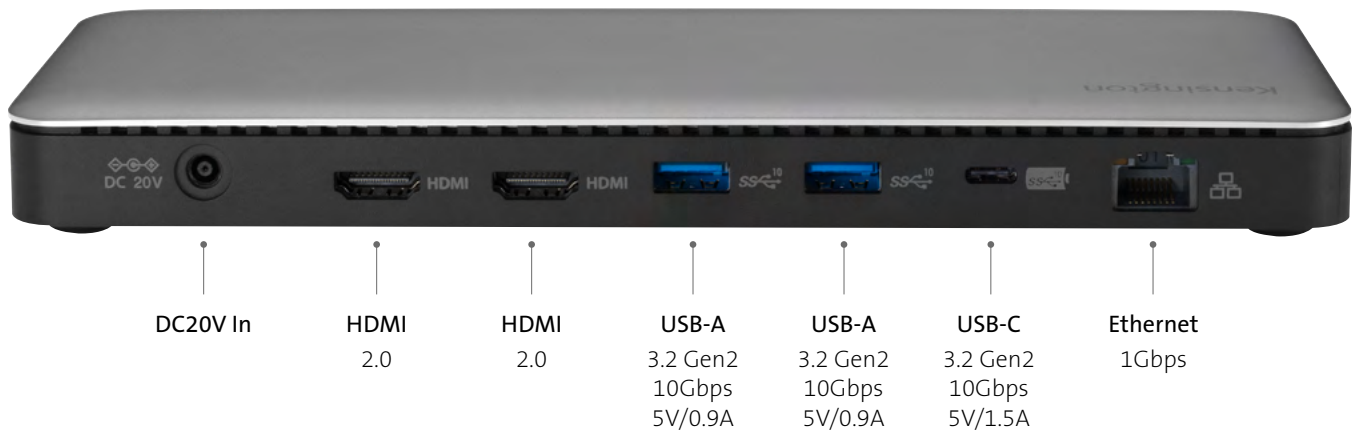

SD5765T Thunderbolt™ 4 Dual 4K Docking Station (DfS)

Part Number: K34112NA/WW | UPC Code: 0 85896 34112 3

Front

Back