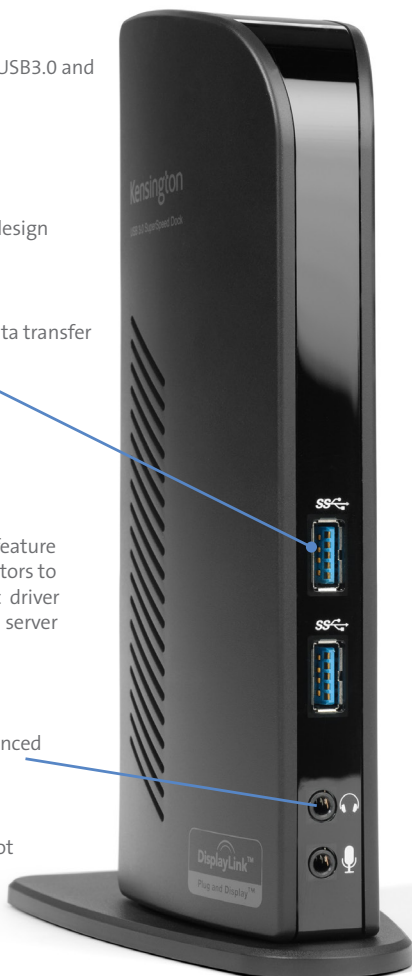

Kensington®

NEW

USB3.0 Docking Stations

Ultrabooks® and other super slim laptop computers are reliant on sleek good looks but often lack enough ports for connectivity. As a result, you're constantly plugging and unplugging peripherals to connect to the devices you need. The Kensington USB 3.0 Docking Station turns one USB port into six so that with one hot swappable USB connection you'll have access to all of your peripherals even a 1080HD video monitor.

The NEW sd3500 & sd3000v Docking Stations with VGA / DVI / HDMI

Compatible with USB3.0 and 2.0

Slim, low-profile design

2 x High-speed data transfer of up to 5 Gbps

Corporate Install feature allows administrators to install the graphic driver onto a MicroSoft® server

Audio 2.0 for enhanced sound

Built-in security slot

4 x USB2.0 Ports
Optimised for Ultrabooks to turn one USB port into 6

Faster network and internet access with Gigabit ethernet connection

DVI to VGA and DVI to HDMI conversions for greater monitor compatibility