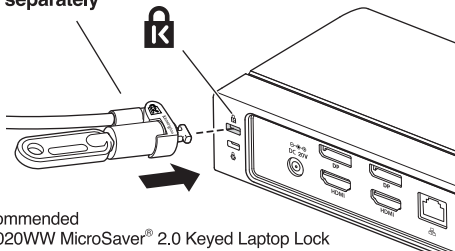

Settings

Exit

1**2**

Sold separately

1

2

Sold separately

Recommended
K65020WW MicroSaver[®] 2.0 Keyed Laptop Lock