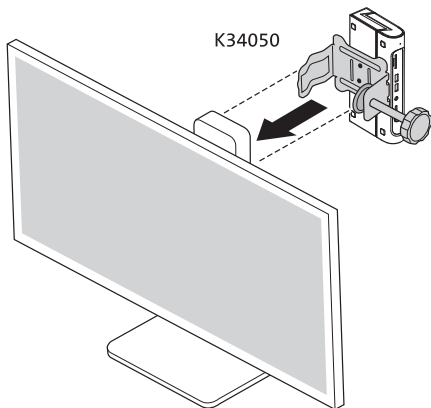

Settings

Exit

1**2**

Sold separately

1

2

Sold separately

Recommended
K65020WW MicroSaver[®] 2.0 Keyed Laptop Lock