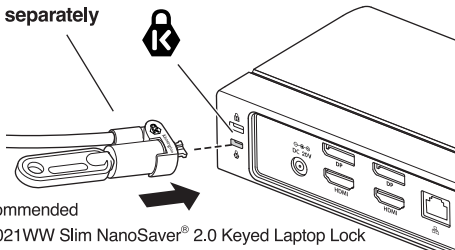

Recommended
K65020WW MicroSaver® 2.0 Keyed Laptop Lock

Sold separately

Recommended
K65021WW Slim NanoSaver® 2.0 Keyed Laptop Lock