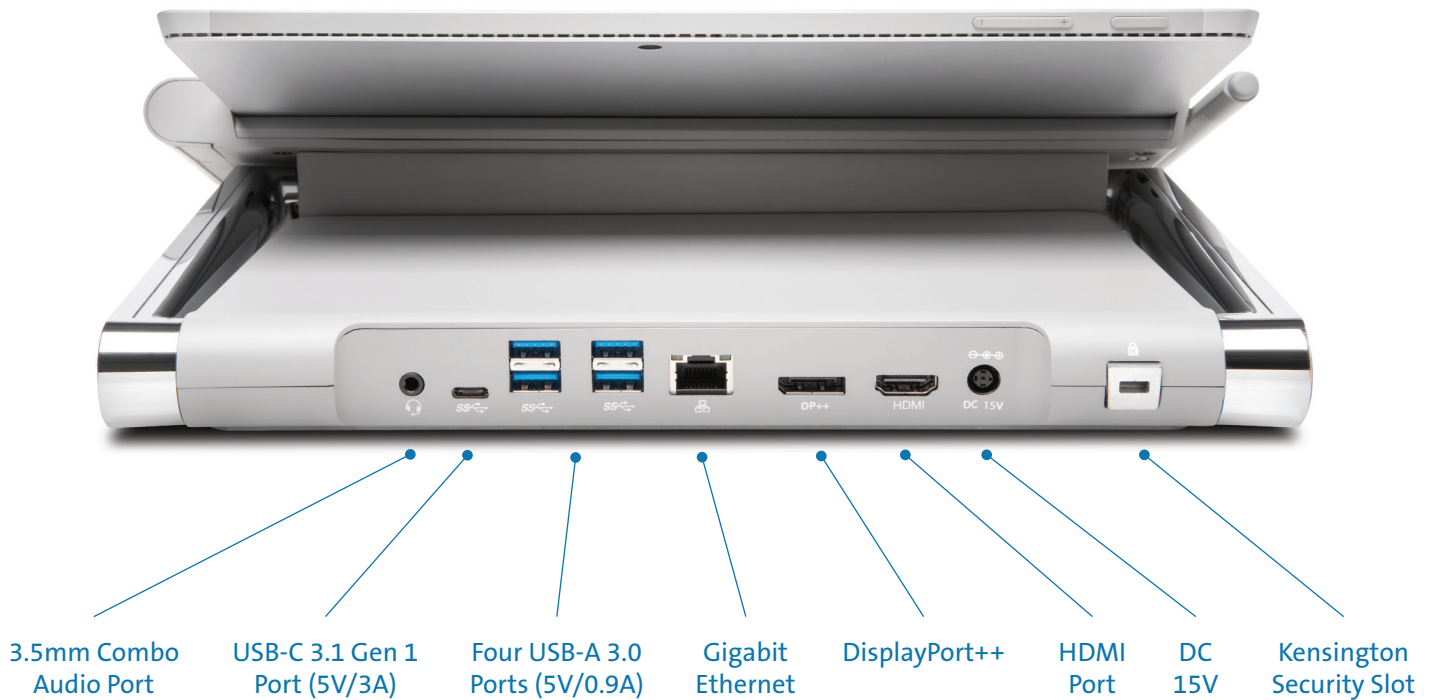

All specifications are subject to change without notice. Please check with your supplier for exact offers. Products may not be available in all markets. Brand and product names mentioned are trademarks of their respective companies.