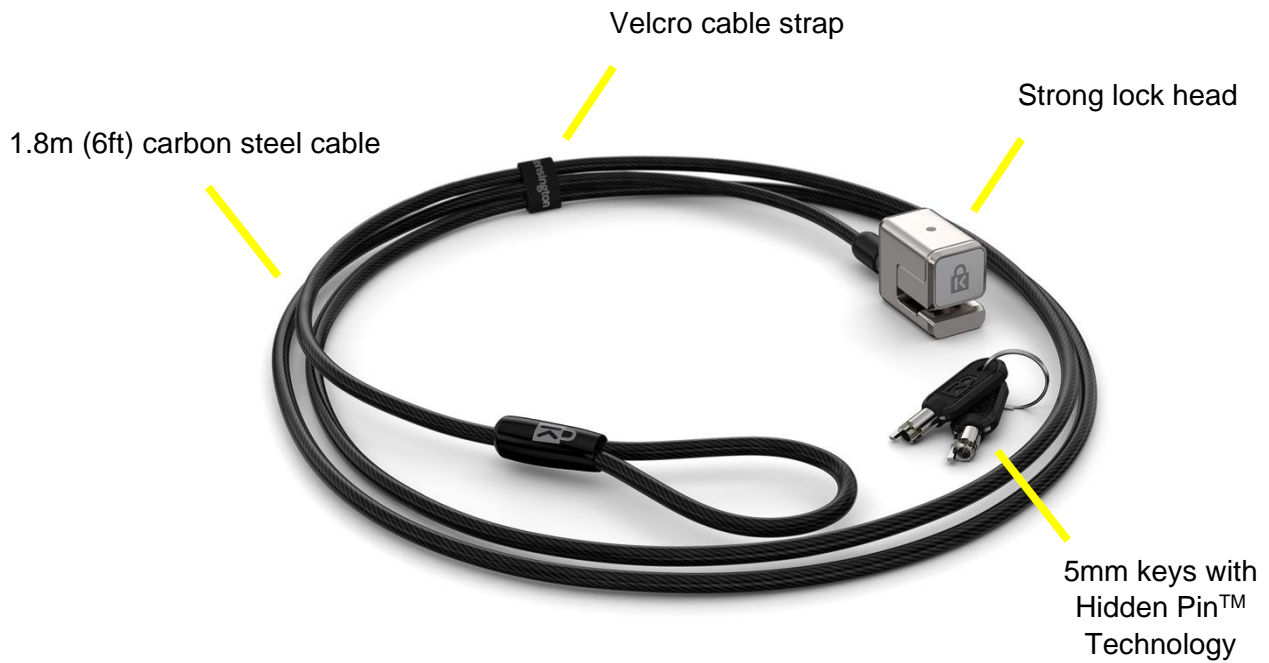

LOCK AND CABLE