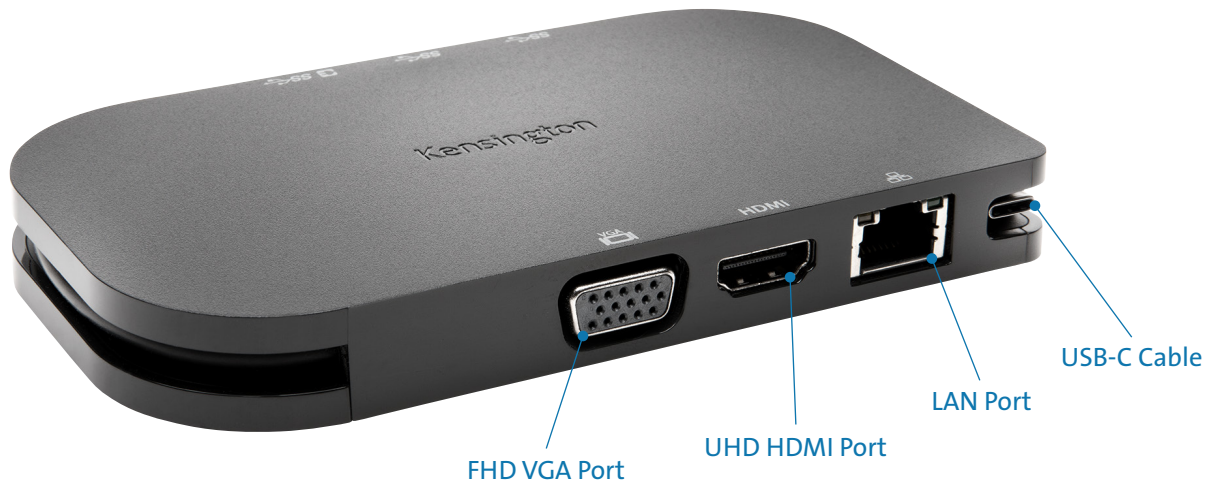

FRONT

BACK

All specifications are subject to change without notice. Please check with your supplier for exact offers. Products may not be available in all markets. Brand and product names mentioned are trademarks of their respective companies.