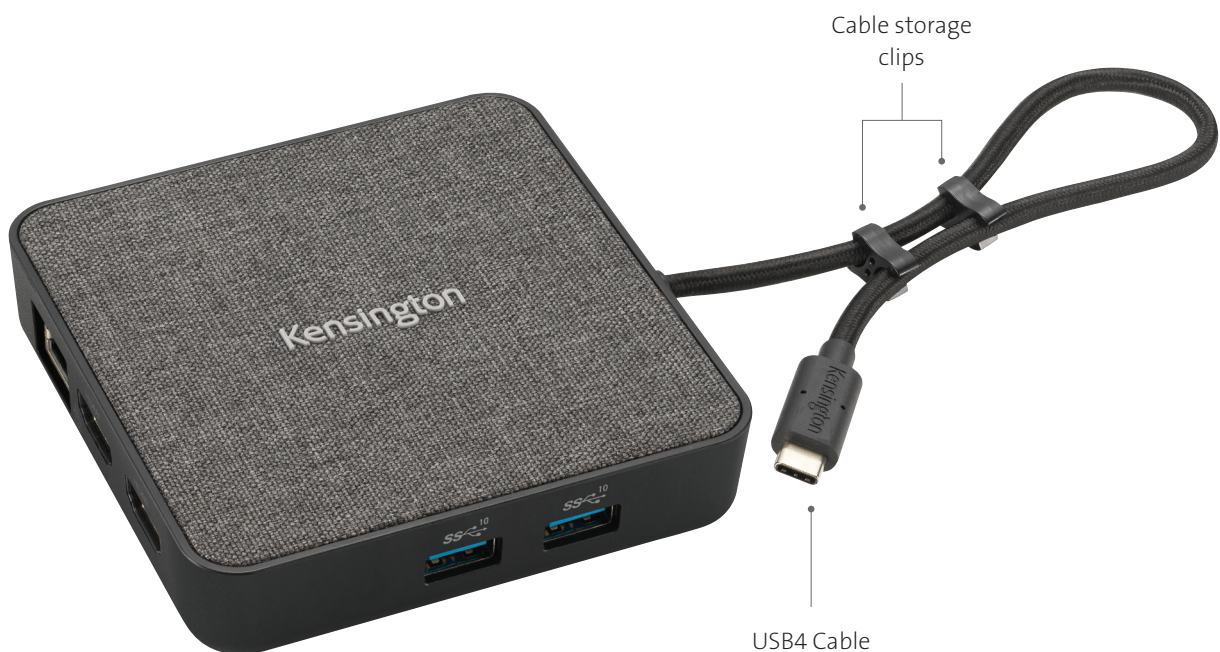

Cable storage clips

USB4 Cable