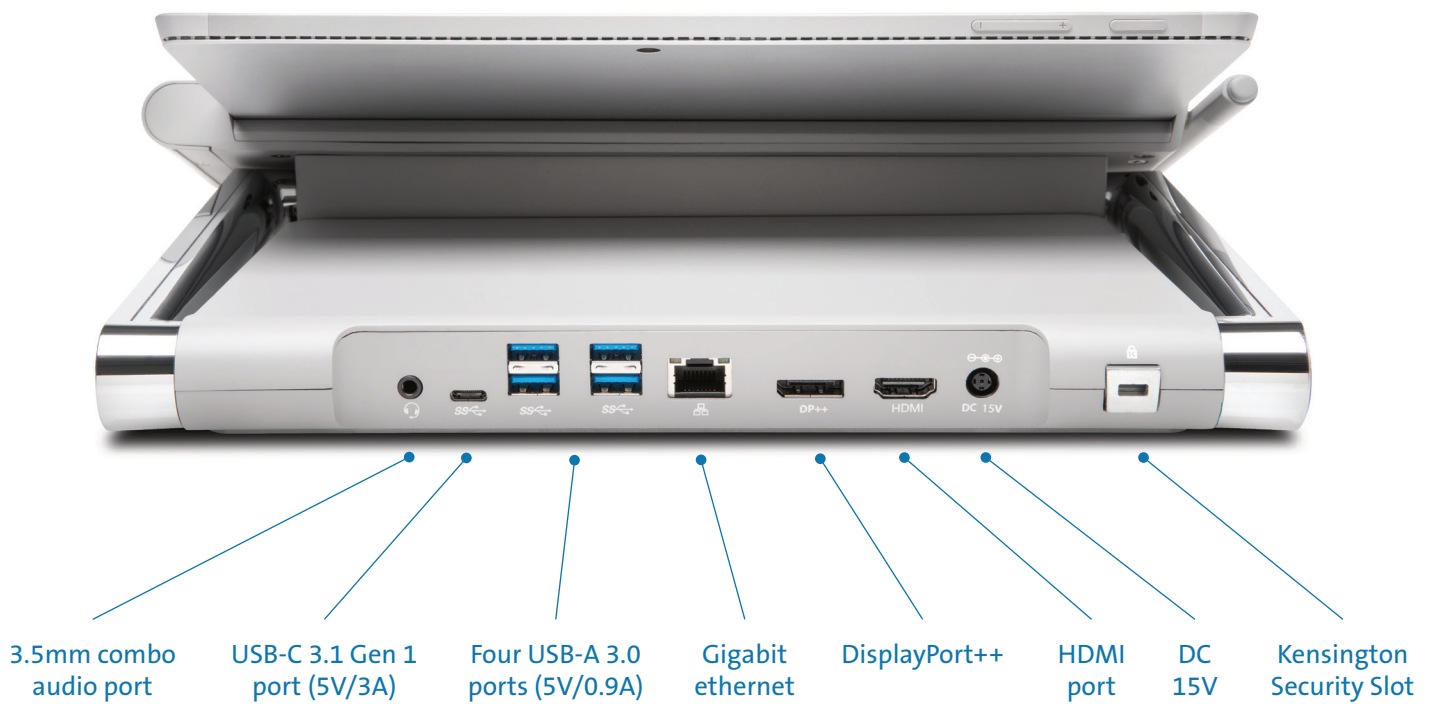

All specifications are subject to change without notice. Please check with your supplier for exact offers. Products may not be available in all markets. Brand and product names mentioned are trademarks of their respective companies.