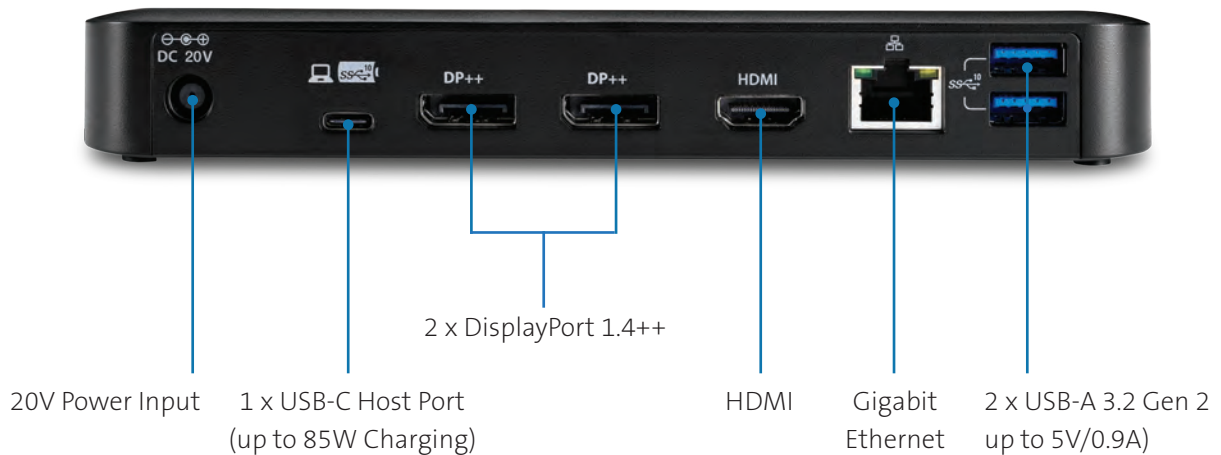

SD4845P USB-C® 10Gbps Triple Video Driverless Docking Station with 85W Power Delivery

Part Number: K34440WW | UPC Code: 085896 34440 7

Work on
three screens
quickly and
easily

If you have a USB-C enabled Surface device and need to work on multiple screens, the SD4845P is the ideal docking station. A single USB-C cable provides a plug-and-play connection for up to three 1080p monitors, with no need for driver installation, dongles or adapters. The same cable keeps your laptop charged with 85W Power Delivery and allows you to connect your mouse, keyboard and other USB accessories. All supported by ultra-fast 10 Gbps data transfer speeds, so your productivity is never compromised. See compatibility table for supported devices.

85W Power Delivery

Quickly and easily charge any Thunderbolt 3, Thunderbolt 4, or USB-C enabled laptop (USB-C laptops must support Power Delivery).

9-in-1 Design with 4 x USB ports

The front side features 1 x USB-C 3.2 Gen2 port (up to 5V/1.5A/10Gbps), 1 x USB-A 3.2 Gen2 port (up to BC1.2, 5V/1.5A/10Gbps) and a combo audio port. The rear features 2 x USB-A 3.2 Gen2 ports (up to 5V/0.9A/10Gbps), a Gigabit Ethernet port, 2 x DP++ 1.4 ports, and 1 x HDMI 2.0b port.

SD4845P USB-C® 10Gbps Triple Video Driverless Docking Station with 85W Power Delivery

Part Number: K34440WW | UPC Code: 085896 34440 7

Front:

Rear:

SD4845P USB-C® 10Gbps Triple Video Driverless Docking Station with 85W Power Delivery