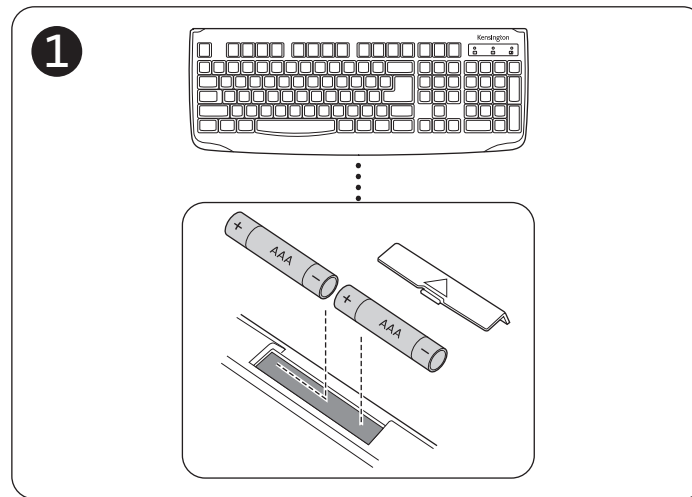

# K72450 Pro Fit Wireless Keyboard QSG Insert 100mm X 150mm

Kensington®

K72450 901-3099-00