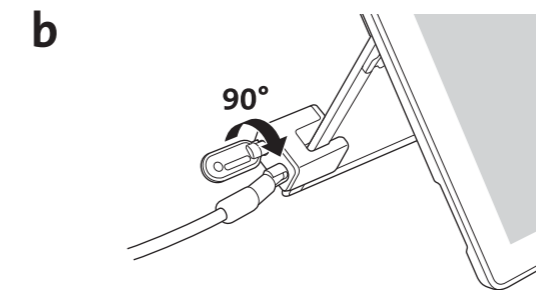

K68134/K68135/K68136 Keyed Cable Lock for Surface Pro, Surface Go IG
Folded size: 95 mm X 140 mm
Trim size: 285 mm X 140 mm