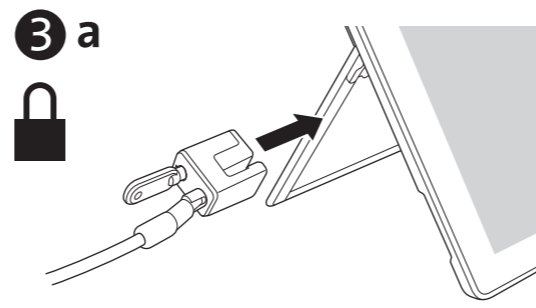

K68134/K68135/K68136 Keyed Cable Lock for Surface Pro, Surface Go IG
Folded size: 95 mm X 140 mm
Trim size: 285 mm X 140 mm