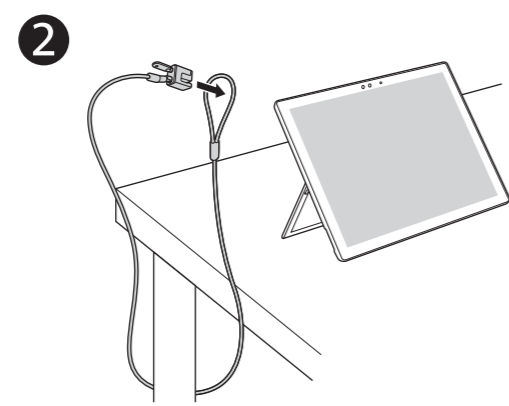

K68134/K68135/K68136 Keyed Cable Lock for Surface Pro, Surface Go IG
Folded size: 95 mm X 140 mm
Trim size: 285 mm X 140 mm