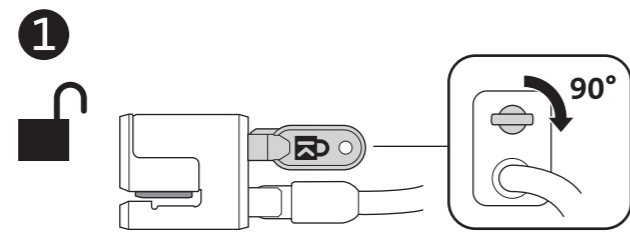

K68134/K68135/K68136 Keyed Cable Lock for Surface Pro, Surface Go IG
Folded size: 95 mm X 140 mm
Trim size: 285 mm X 140 mm