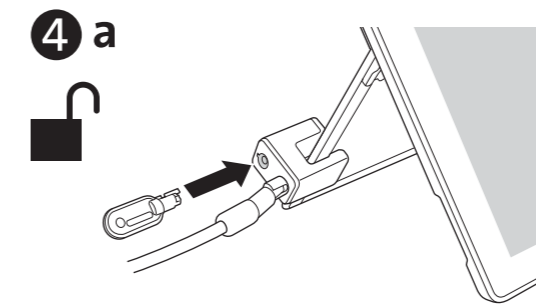

K68134/K68135/K68136 Keyed Cable Lock for Surface Pro, Surface Go IG
Folded size: 95 mm X 140 mm
Trim size: 285 mm X 140 mm