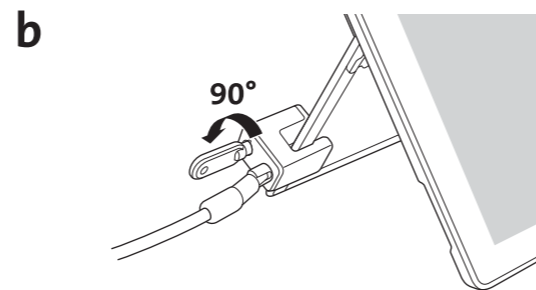

K68134/K68135/K68136 Keyed Cable Lock for Surface Pro, Surface Go IG
Folded size: 95 mm X 140 mm
Trim size: 285 mm X 140 mm