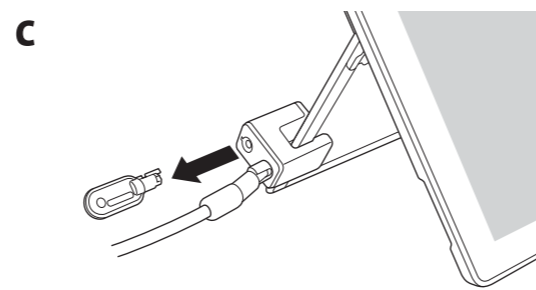

K68134/K68135/K68136 Keyed Cable Lock for Surface Pro, Surface Go IG
Folded size: 95 mm X 140 mm
Trim size: 285 mm X 140 mm