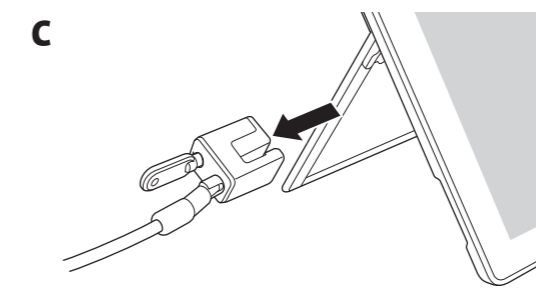

K68134/K68135/K68136 Keyed Cable Lock for Surface Pro, Surface Go IG
Folded size: 95 mm X 140 mm
Trim size: 285 mm X 140 mm