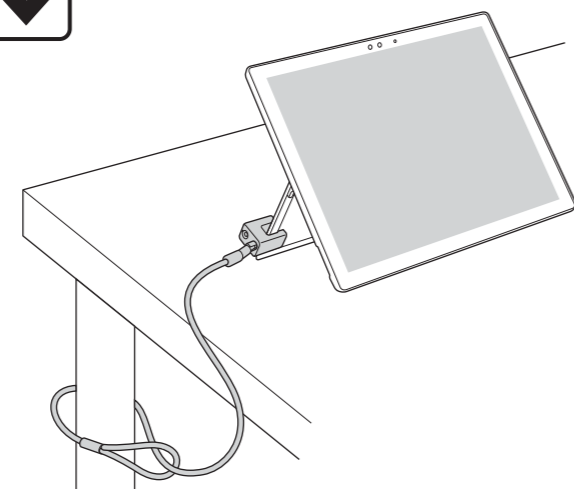

K68134/K68135/K68136 Keyed Cable Lock for Surface Pro, Surface Go IG
Folded size: 95 mm X 140 mm
Trim size: 285 mm X 140 mm